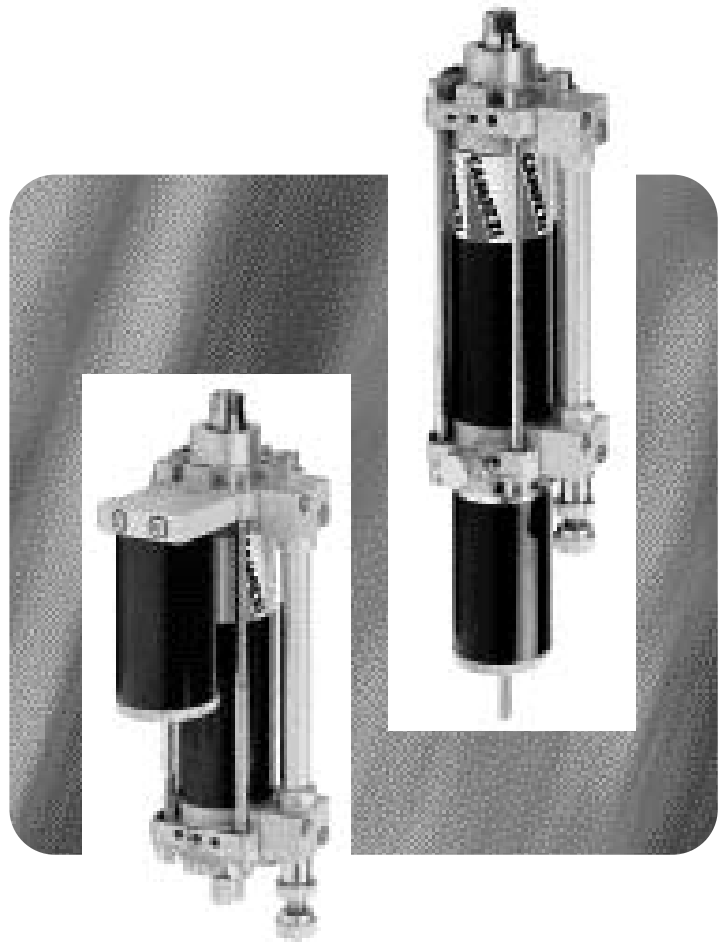

## Hydrochecks Series 43

Bore  $\varnothing$  40  
Skip-Stop function

The Series 43 hydrocheck units are available with two different types of control: regulated outward movement and fast return; or fast outward movement and regulated return. These hydrochecks come complete with an oil surge tank which ensures automatic equalization. Speed variation is obtained by means of an incorporated flow regulator designed to allow comprehensive and constant use. Upon request, they can be supplied with an incorporated stop valve or an acceleration valve or both.

### GENERAL DATA

Type of construction	with tie-rods
Operation	regulated thrust or return stroke
Controllable load	max. 500 kg (including inertia or moving masses)
Operating temperature	-10°C +70°C
Fluid	special hydraulic oil (contact our engineers)
Speed	minimum: 14mm/min maximum: 15 m/min (in non regulated direction)
Standard stroke	50, 100, 150, 200 (special stroke available on request)
Type of mounting	feet Mod. B-40 (see B-41-40 for dimensions)
Special designs	with STOP or SKIP and SKIP/STOP valve