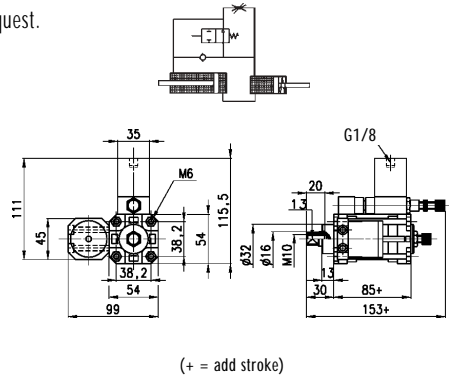

Hydrocheck Mod. 43N-PSA-40

On request.