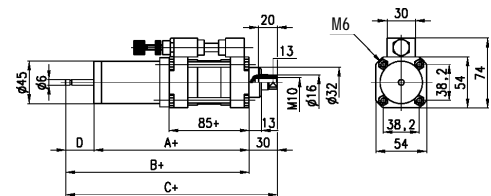

### GENERAL DATA

Type of construction	with tie-rods
Operation	regulated thrust or return stroke
Controllable load	max. 500 kg (including inertia or moving masses)
Operating temperature	-10°C +70°C
Fluid	special hydraulic oil (contact our engineers)
Speed	minimum: 14mm/min maximum: 15 m/min (in non regulated direction)
Standard stroke	50, 100, 150, 200 (special stroke available on request)
Type of mounting	feet Mod. B-40 (see B-41-40 for dimensions)
Special designs	with STOP or SKIP and SKIP/STOP valve

**CODING FOR HYDROCHECK**

**Hydrocheck Mod. 43N-LTO-40...**

**DIMENSIONS**

Mod.	stroke mm	A	B	C	D
<b>43N-LTO-40...</b>	50-100	170	198	228	28
<b>43N-LTO-40...</b>	150-200	190	233	263	43

**Hydrocheck Mod. 43N-LTA-40...**

on request

**DIMENSIONS**

Mod.	stroke mm	A	B	C	D
<b>43N-LTA-40...</b>	50-100	170	198	228	28
<b>43N-LTA-40...</b>	150-200	190	233	263	43

**Hydrocheck Mod. 43N-LTV-40...**

on request

**DIMENSIONS**

Mod.	stroke mm	A	B	C	D
<b>43N-LTV-40...</b>	50-100	170	198	228	28
<b>43N-LTV-40...</b>	150-200	190	233	263	43