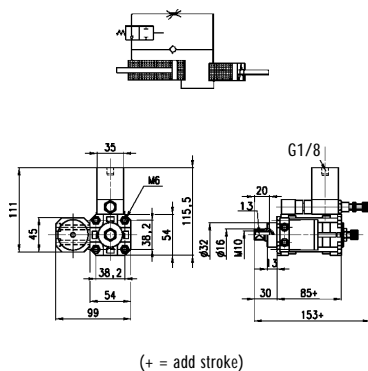

Hydrocheck Mod. 43N-PSV-40

On request.