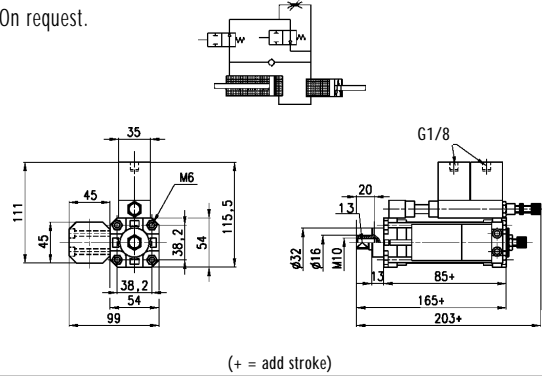

Hydrocheck Mod. 43N-PTB-40

On request.