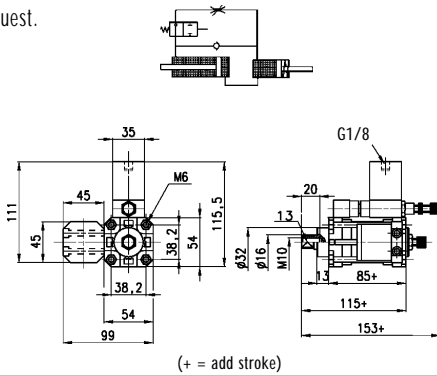

Hydrocheck Mod. 43N-PTV-40

On request.