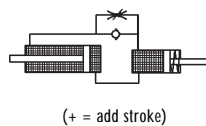

### GENERAL DATA

Type of construction	with tie-rods
Operation	regulated thrust or return stroke
Controllable load	max. 500 kg (including inertia or moving masses)
Operating temperature	-10°C +70°C
Fluid	special hydraulic oil (contact our engineers)
Speed	minimum: 14mm/min maximum: 15 m/min (in non regulated direction)
Standard stroke	50, 100, 150, 200 (special stroke available on request)
Type of mounting	feet Mod. B-40 (see B-41-40 for dimensions)
Special designs	with STOP or SKIP and SKIP/STOP valve

**CODING FOR HYDROCHECK**

**Hydrocheck Mod. 43N-LTO-40...**

**DIMENSIONS**

Mod.	stroke mm	A	B	C	D
<b>43N-LTO-40...</b>	50-100	170	198	228	28
<b>43N-LTO-40...</b>	150-200	190	233	263	43

**Hydrocheck Mod. 43N-LTA-40...**