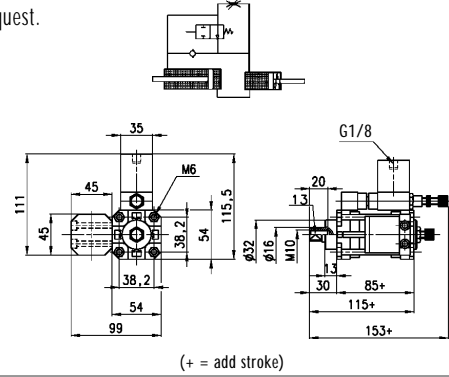

Hydrocheck Mod. 43N-PTA-40

On request.