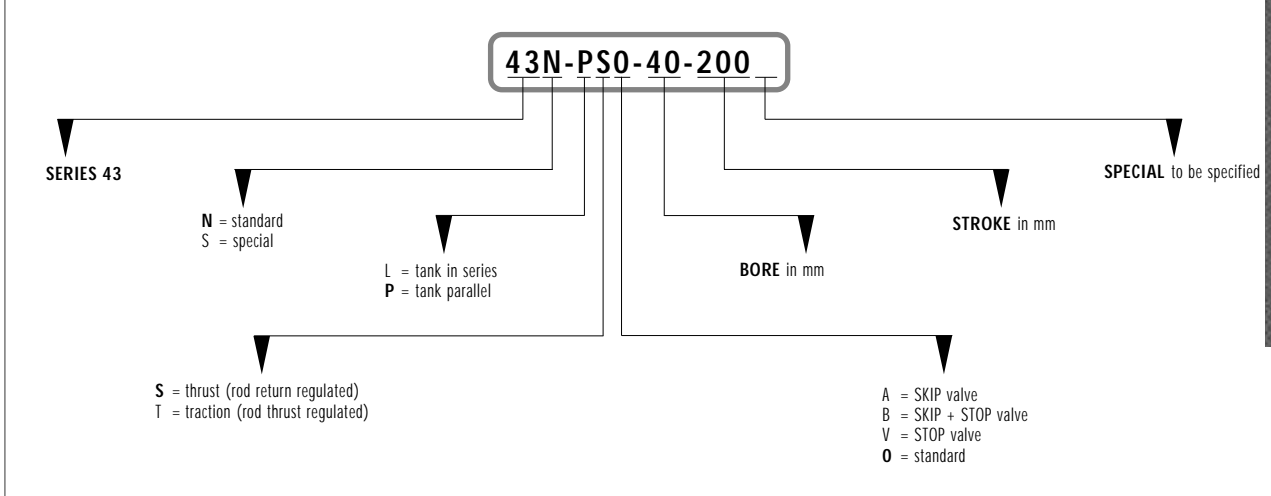

CODING FOR HYDROCHECK

Hydrocheck Mod. 43N-LTO-40...

DIMENSIONS

Mod.	stroke mm	A	B	C	D
43N-LTO-40...	50-100	170	198	228	28
43N-LTO-40...	150-200	190	233	263	43