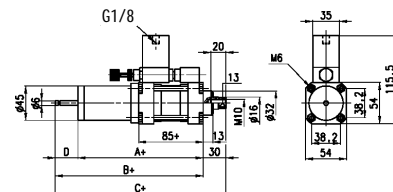

### GENERAL DATA

Type of construction	with tie-rods
Operation	regulated thrust or return stroke
Controllable load	max. 500 kg (including inertia or moving masses)
Operating temperature	-10°C +70°C
Fluid	special hydraulic oil (contact our engineers)
Speed	minimum: 14mm/min maximum: 15 m/min (in non regulated direction)
Standard stroke	50, 100, 150, 200 (special stroke available on request)
Type of mounting	feet Mod. B-40 (see B-41-40 for dimensions)
Special designs	with STOP or SKIP and SKIP/STOP valve

**CODING FOR HYDROCHECK**

**Hydrocheck Mod. 43N-LTO-40...**

**DIMENSIONS**

Mod.	stroke mm	A	B	C	D
<b>43N-LTO-40...</b>	50-100	170	198	228	28
<b>43N-LTO-40...</b>	150-200	190	233	263	43

**Hydrocheck Mod. 43N-LTA-40...**

on request

**DIMENSIONS**

Mod.	stroke mm	A	B	C	D
<b>43N-LTA-40...</b>	50-100	170	198	228	28
<b>43N-LTA-40...</b>	150-200	190	233	263	43

**Hydrocheck Mod. 43N-LTV-40...**

on request

**DIMENSIONS**

Mod.	stroke mm	A	B	C	D
<b>43N-LTV-40...</b>	50-100	170	198	228	28
<b>43N-LTV-40...</b>	150-200	190	233	263	43

**Hydrocheck Mod. 43N-LTB-40...**

on request

**DIMENSIONS**

Mod.	stroke mm	A	B	C	D
<b>43N-LTB-40...</b>	50-100	170	198	228	28
<b>43N-LTB-40...</b>	150-200	190	233	263	43

A T O R S

Hydrocheck Mod. 43N-PTO-40